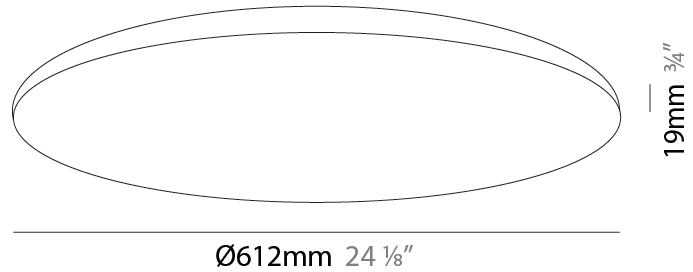

INFINITE ROUND SURFACE

A52029- -

base number   Color   Finish
Temperature   Options

1. To build a product code in our configurator select the specify button on the base model # product page
2. To build a manual product code on this datasheet choose from the options listed below in blue font and add the suffix to the base model #

GENERAL

Series: Infinite Round
Partner: Ivela
Division: Architectural
Installation: Surface
Product Type: Panels
Mounting Location: Ceiling
Light Distribution: Direct

PHYSICAL

Shape: Round
Diameter (mm): 612
Diameter (in): 24 1/8
Height (mm): 19
Height (in): 3/4
Diffuser: PMMA - Opal
Fixture Finish: WHI / BLK / GLD
Fixture Material: Aluminum

ELECTRICAL

Lamp Type: LED
Input Wattage (W): 38
Dimming: Tri-Mode (Non-Dimming and Phase Dimming (120Vac only) and 0-10V Dimming)
Driver Included: No
Driver Location: Remote
Driver Type: Constant Voltage - Universal
Driver Class: Class 2
Housing: ENCP 5 (ERP) ENCP 13 (SC Power)
Input Voltage (V): 120 - 277
Output Voltage (V): 24

LED

Color Temperature (°K): 2700 / 3000 / 3500 / 4000
Max. Delivered Lumen (lm): 2160 / 2250 / 2317 / 2385
Nominal Lumen (lm): 4320 / 4500 / 4634 / 4770
CRI: >93 CRI
Lamp Life (hrs): 50000

OPTICAL

RATINGS AND CERTIFICATIONS

Certified By: CSA Certified to UL and CSA Standards
IP rating: IP20

PROJECT
TYPE
SPECIFIER
QUANTITY
DATE