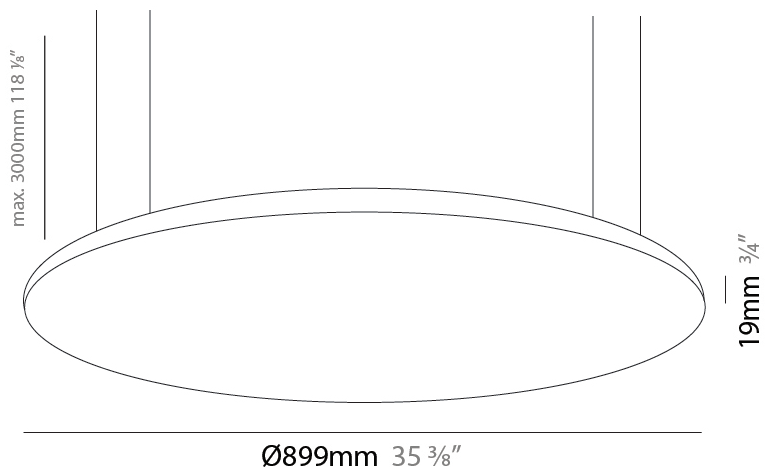

INFINITE ROUND SUSPENSION

A51060- _____
base number   Color _____   Finish _____
                         Temperature   Options

1. To build a product code in our configurator select the specify button on the base model # product page
2. To build a manual product code on this datasheet choose from the options listed below in blue font and add the suffix to the base model #

GENERAL

Series: Infinite Round
Partner: Ivela
Division: Architectural
Installation: Suspension
Product Type: Panels
Mounting Location: Ceiling
Light Distribution: Direct

PHYSICAL

Shape: Round
Diameter (mm): 1216
Diameter (in): 47 7/8
Height (mm): 19
Height (in): 3/4
Max. Overall Height (mm): 2500
Max. Overall Height (in): 98 7/16
Diffuser: Opal Polycarbonate
Fixture Finish: WHI / BLK / GLD
Fixture Material: Aluminum

ELECTRICAL

Lamp Type: LED
Input Wattage (W): 78
Dimming: Tri-Mode (Non-Dimming and Phase Dimming (120Vac only) and 0-10V Dimming)
Driver Included: No
Driver Location: Remote
Driver Type: Constant Voltage - Universal
Driver Class: Class 2
Housing: ENCP 5 (ERP) ENCP 8 (SC Power)
Input Voltage (V): 120 - 277
Output Voltage (V): 24

LED

Color Temperature (°K): 2700 / 3000 / 3500 / 4000
Max. Delivered Lumen (lm): 4560 / 4750 / 4891 / 5035
Nominal Lumen (lm): 9120 / 9500 / 9783 / 10070
CRI: >93 CRI
Lamp Life (hrs): 50000

OPTICAL

RATINGS AND CERTIFICATIONS

Certified By: Certified for North American Standards
IP rating: IP20