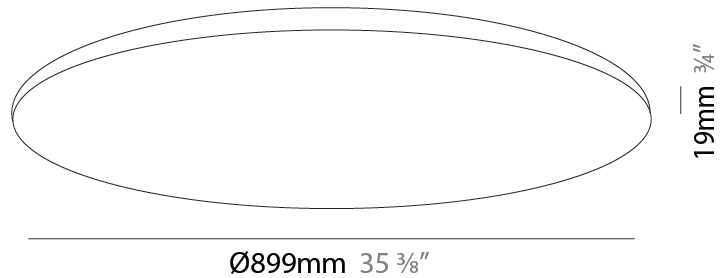

INFINITE ROUND SURFACE

A52030- -

base number   Color   Finish
                         Temperature   Options

1. To build a product code in our configurator select the specify button on the base model # product page
2. To build a manual product code on this datasheet choose from the options listed below in blue font and add the suffix to the base model #

GENERAL

Series: Infinite Round

Partner: Ivela

Division: Architectural

Installation: Surface

Product Type: Panels

Mounting Location: Ceiling

Light Distribution: Direct

PHYSICAL

Shape: Round

Diameter (mm): 899

Diameter (in): 35 ³/₈"

Height (mm): 19

Height (in): 3/4

Diffuser: PMMA - Opal

Fixture Finish: WHI / BLK / GLD

Fixture Material: Aluminum

ELECTRICAL

Lamp Type: LED

Input Wattage (W): 56

Dimming: Tri-Mode (Non-Dimming and Phase Dimming (120Vac only) and 0-10V Dimming)

Driver Included: No

Driver Location: Remote

Driver Type: Constant Voltage - Universal

Driver Class: Class 2

Housing: ENCP 5 (ERP) ENCP 8 (SC Power)

Input Voltage (V): 120 - 277

Output Voltage (V): 24

LED

Color Temperature (°K): 2700 / 3000 / 3500 / 4000

Max. Delivered Lumen (lm): 3360 / 3500 / 3604 / 3710

Nominal Lumen (lm): 6720 / 7000 / 7208 / 7420

CRI: >93 CRI

Lamp Life (hrs): 50000

OPTICAL

RATINGS AND CERTIFICATIONS

Certified By: CSA Certified to UL and CSA Standards

IP rating: IP20