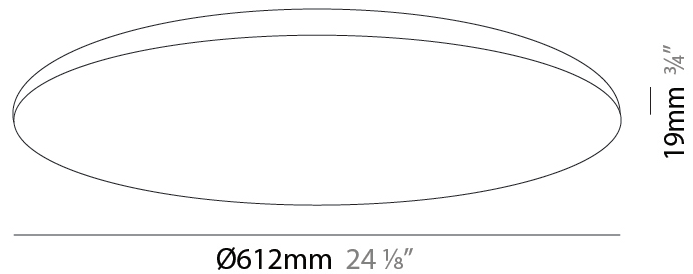

INFINITE ROUND RECESSED

A56179- -

base number   Color   Finish
                         Temperature   Options

1. To build a product code in our configurator select the specify button on the base model # product page
2. To build a manual product code on this datasheet choose from the options listed below in blue font and add the suffix to the base model #

GENERAL

Series: Infinite Round
Partner: Ivela
Division: Architectural
Installation: Recessed
Product Type: Panels
Mounting Location: Ceiling
Light Distribution: Direct

PHYSICAL

Shape: Round
Diameter (mm): 612
Diameter (in): 24 1/8
Height (mm): 19
Height (in): 3/4
Diffuser: PMMA - Opal
Fixture Finish: WHI / BLK / GLD
Fixture Material: Aluminum

ELECTRICAL

Lamp Type: LED
Input Wattage (W): 38
Dimming: Tri-Mode (Non-Dimming and Phase Dimming (120Vac only) and 0-10V Dimming)
Driver Included: No
Driver Location: Remote
Driver Type: Constant Voltage - Universal
Driver Class: Class 2
Housing: ENCP 5 (ERP) ENCP 13 (SC Power)
Input Voltage (V): 120 - 277
Output Voltage (V): 24

LED

Color Temperature (°K): 2700 / 3000 / 3500 / 4000
Max. Delivered Lumen (lm): 2160 / 2250 / 2317 / 2385
Nominal Lumen (lm): 4320 / 4500 / 4634 / 4770
CRI: >93 CRI
Lamp Life (hrs): 50000

OPTICAL

RATINGS AND CERTIFICATIONS

Certified By: CSA Certified to UL and CSA Standards
IP rating: IP20

PROJECT	_____
TYPE	_____
SPECIFIER	_____
QUANTITY	_____
DATE	_____